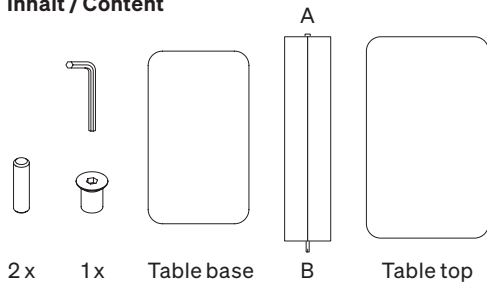

# OFF-CUT by BIG-GAME

Aufbauanleitung

Assembly instructions

**FAUST**

## Inhalt / Content

1.  
Warning: Keep the table top protection in place until the end.

2.

3.  
Tighten with a flat head screwdriver or coin.

4.

5.

6.  
Remove the table top protection.