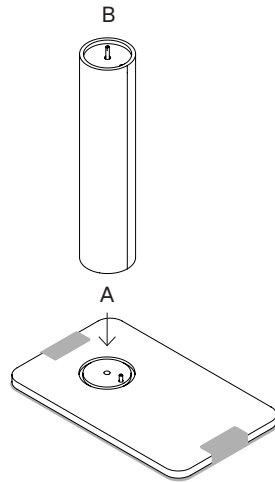

# OFF-CUT by BIG-GAME

Aufbauanleitung

Assembly instructions

**FAUST**

## Inhalt / Content

1.  
Warning: Keep the table top protection in place until the end.

2.

3.  
Tighten with a flat head screwdriver or coin.

4.

5.

6.  
Remove the table top protection.