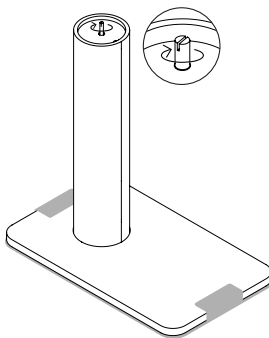

# OFF-CUT by BIG-GAME

Aufbauanleitung

Assembly instructions

**FAUST**

## Inhalt / Content

1.  
Warning: Keep the table top protection in place until the end.

2.

3.  
Tighten with a flat head screwdriver or coin.

4.

5.

6.  
Remove the table top protection.